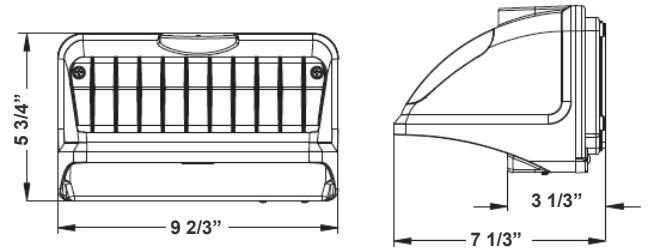

# WPX SERIES Outdoor Lighting

WPX-42W-MCTP  
LED CUT-OFF WALL PACK

Customer Name: \_\_\_\_\_  
Project Name: \_\_\_\_\_  
Note: \_\_\_\_\_ | Type: \_\_\_\_\_

Selection:

9 2/3" (W) x 5 3/4" (H) x 7 1/3" (D)