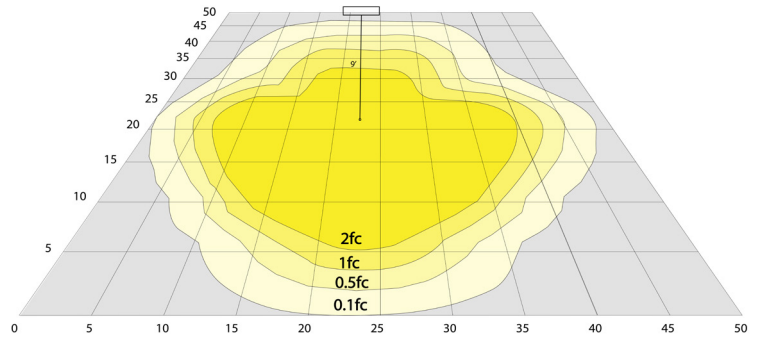

### Other Models:

- 80W | 10800LM | WPX-80W-MCTP

## Photometrics: WPX-42W-MCTP

BUD Rating: B0-U0-G1

Area 45'x 50' Mounting Height: 9'

## Other Views:

Side View

Front View

Back View