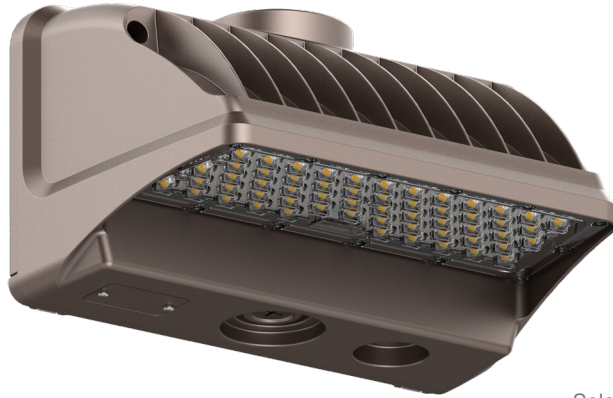

# WPX SERIES Outdoor Lighting

WPX-42W-MCTP  
LED CUT-OFF WALL PACK

Customer Name: \_\_\_\_\_  
Project Name: \_\_\_\_\_  
Note: \_\_\_\_\_ | Type: \_\_\_\_\_

Selection:

9 2/3" (W) x 5 3/4" (H) x 7 1/3" (D)

LED Wall Pack Light series can be widely used as Exterior or Interior LED lighting for Hotels, Garages, Commercial Buildings, Public areas, Schools and Hospitals, etc.

## Features

- High Light Transmittance, Anti-UV and Fire Resistant PC Lens
- 7-Year Warranty
- Die-Cast Aluminum With Powder Coat Finish (Dark Bronze)
- Multi CCT and Power (Switches are inside fixture)

### Mechanical:

- Die-Cast Aluminum With Powder Coat Finish (Dark Bronze)
- High Light Transmittance, Anti-UV and Fire Resistant Shatterproof PC Lens
- Operating Temperature: -4°F to 104°F
- IP 65
- Wet Location
- 7-Year Warranty
- Full Cutoff, Dark sky Compliant